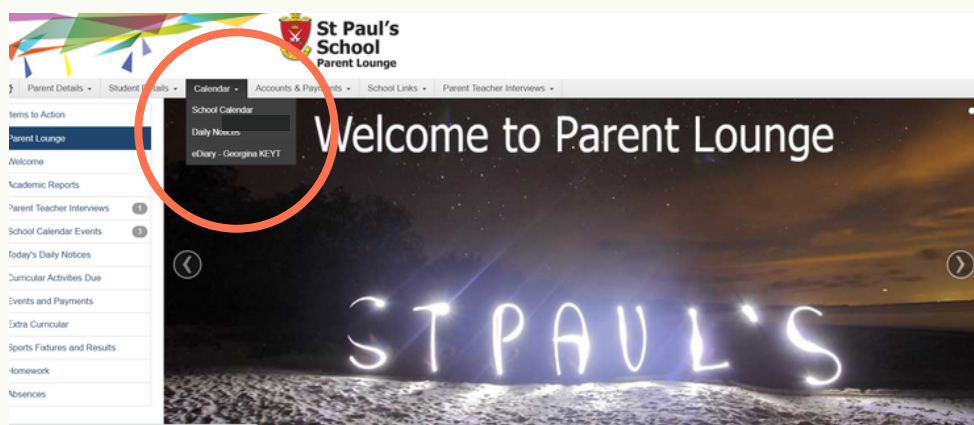

How to check your child's Music lesson time on Parent Lounge

In Parent Lounge, click on *Calendar* at the top of the page, then select *eDiary*.

Make sure the *Appointments* box is ticked, and you'll be able to see your child's Music lesson time.